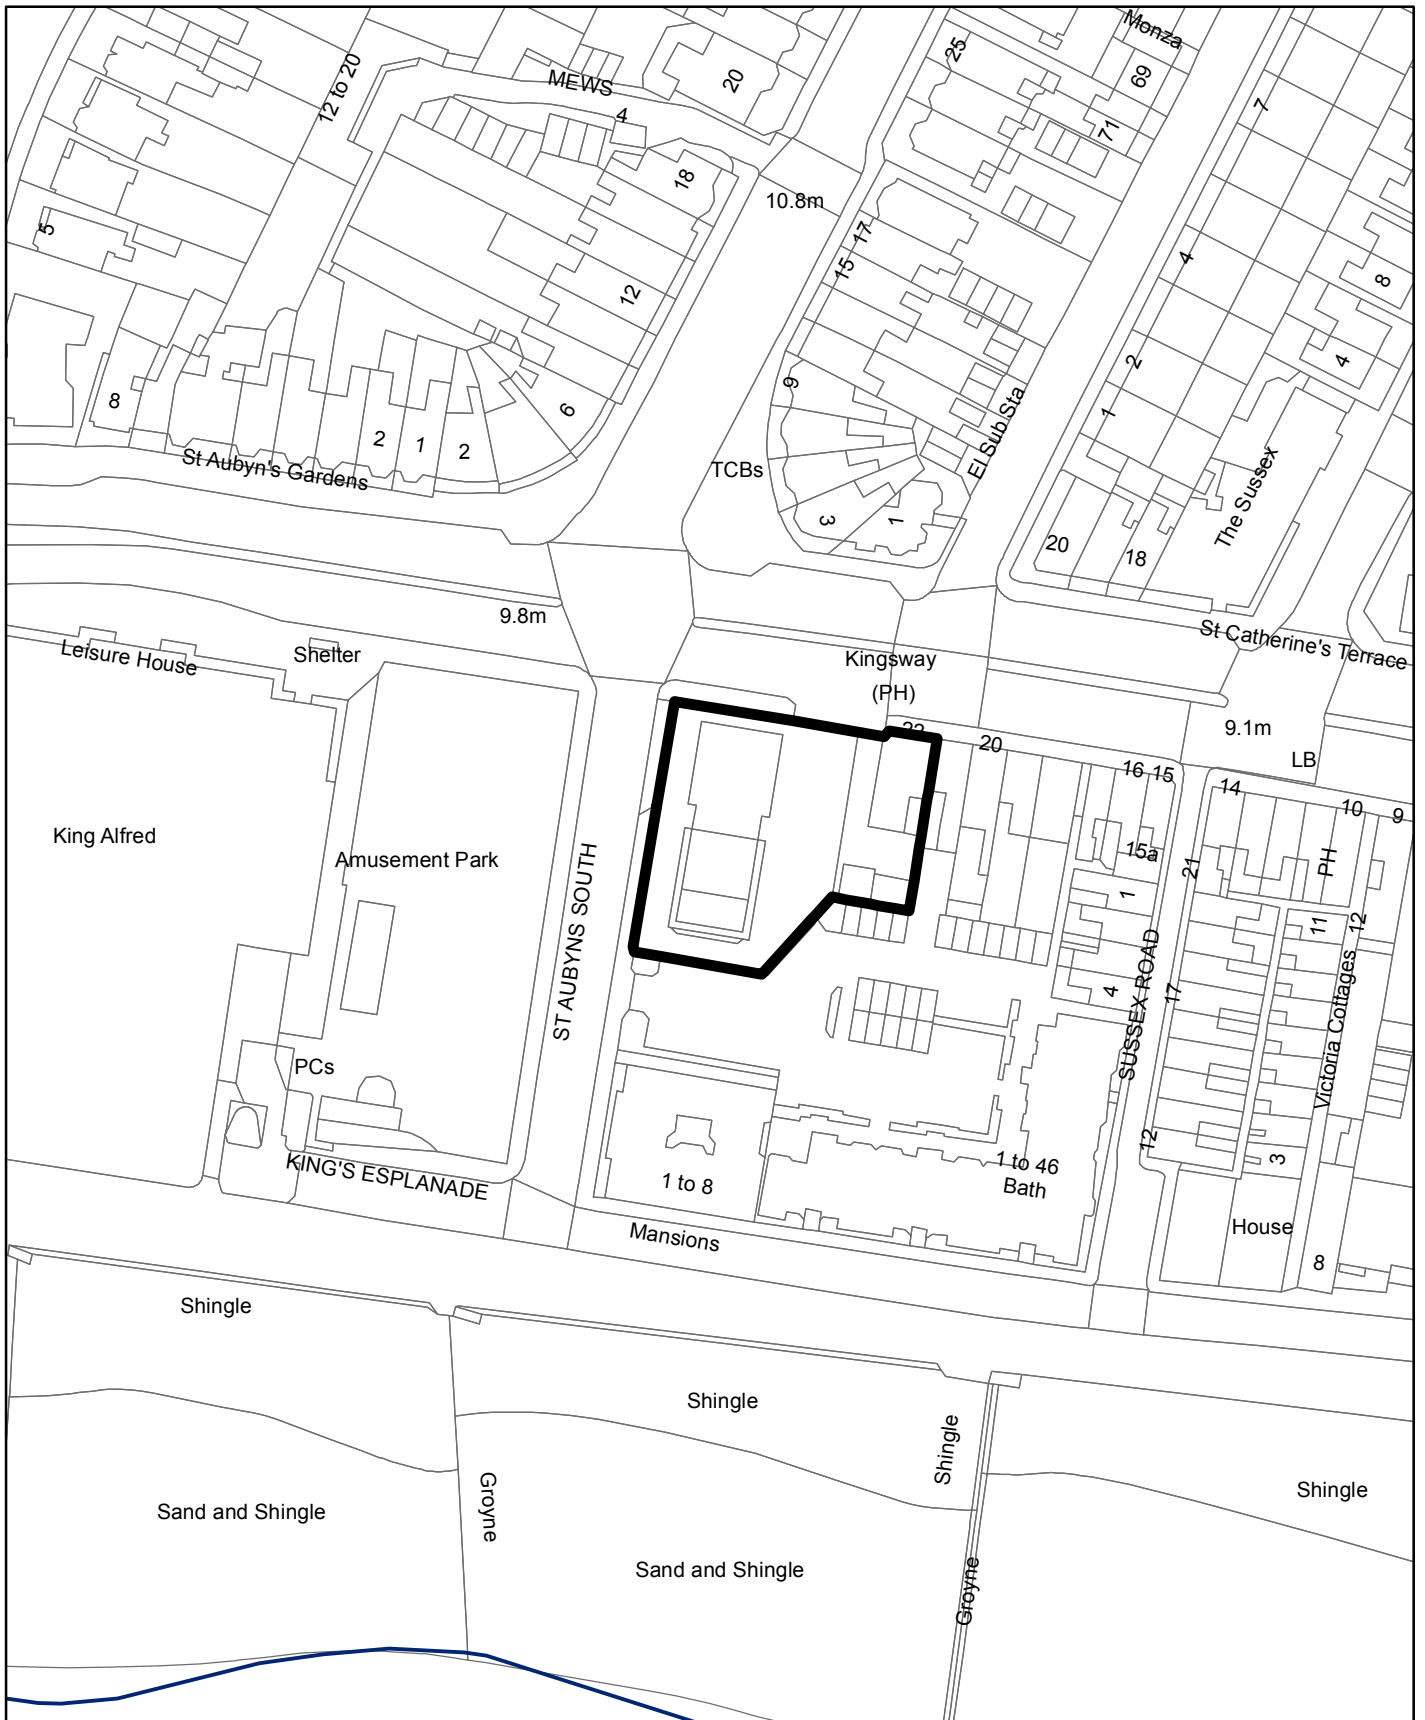

# BH2016-02756 133 Kingsway Former Texaco Garage & 22 Victoria Terrace, Hove

**Brighton & Hove  
City Council**

**Scale: 1:1,250**